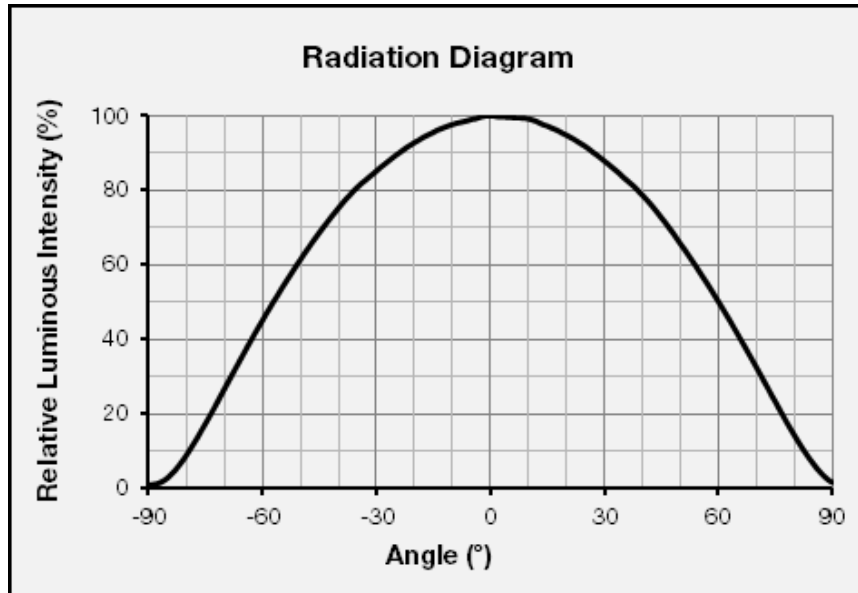

Light distribution

Light spectrum diagram CRI > 90