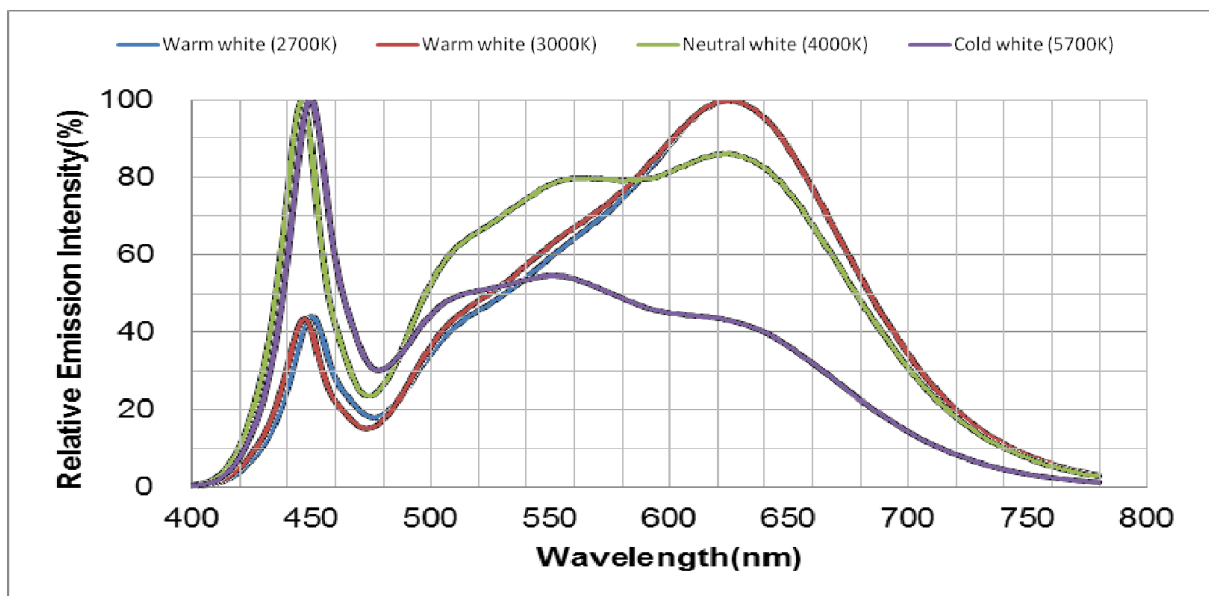

* Information here is provided by the LED manufacturer